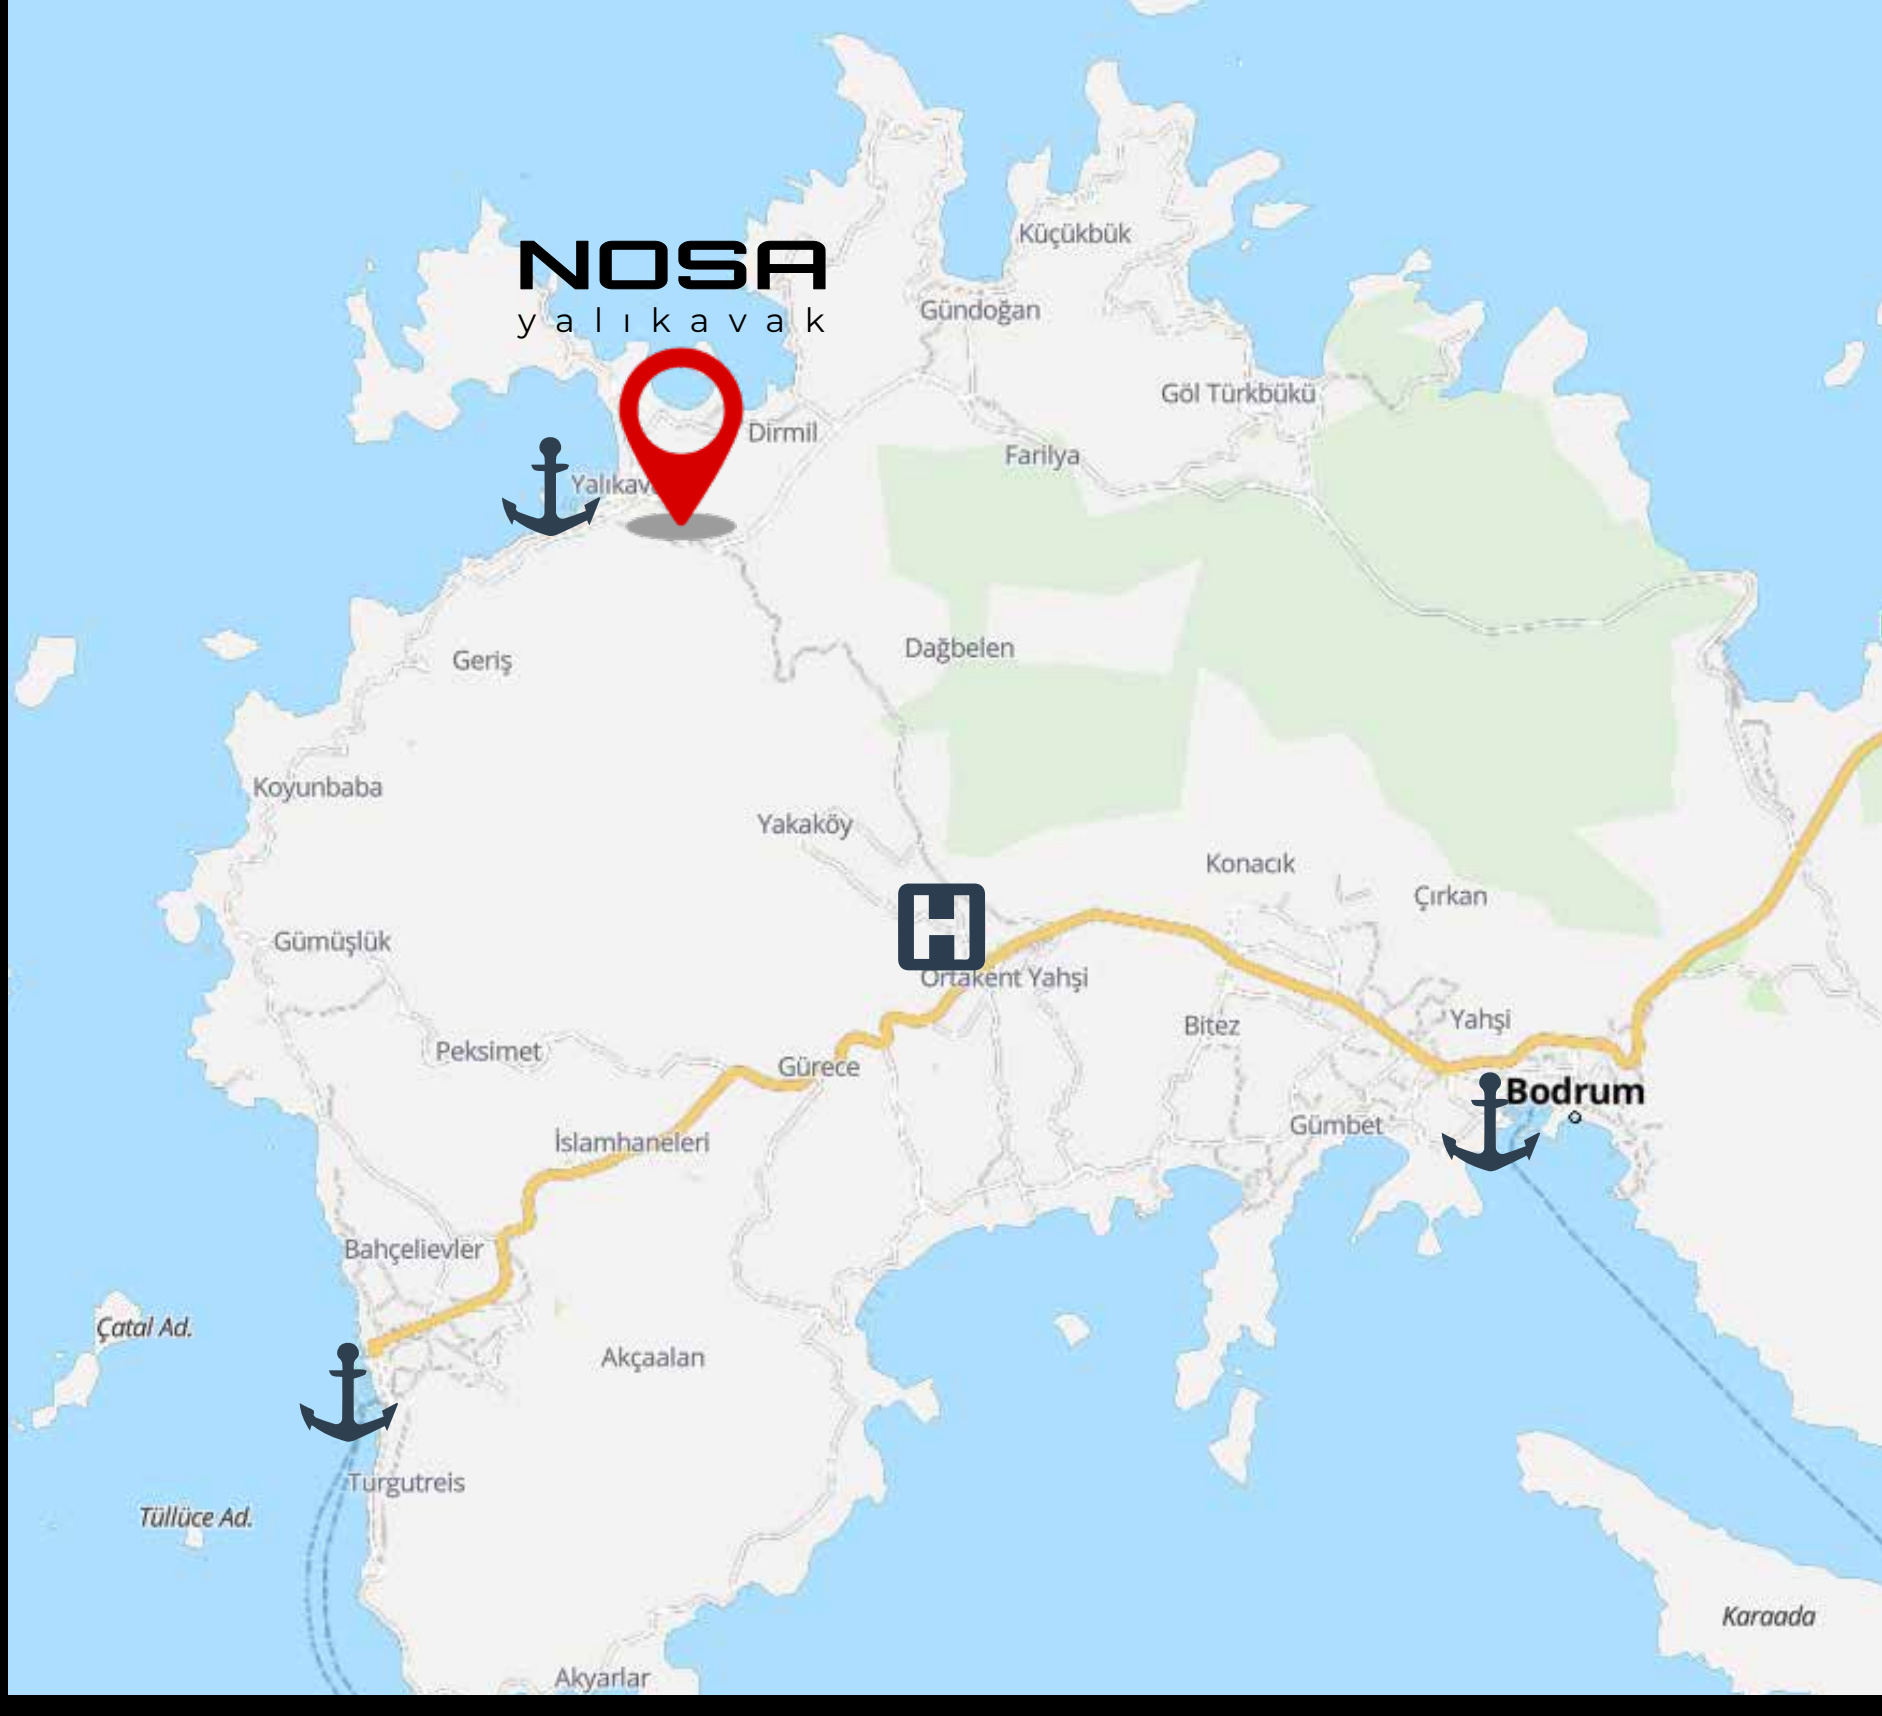

NOSA

y a l ı k a v a k

- ⚓ Yalıkavak Marina 3 km
- ⚓ Bodrum Marina 19 km
- ⚓ Turgutreis Marina 22 km
- ✈ Airport 50 km
- 🏥 Bodrum Acıbadem Hospital 10 km

www.nosa.com.tr

+90 0252 316 6161

bilgi@nosa.com.tr