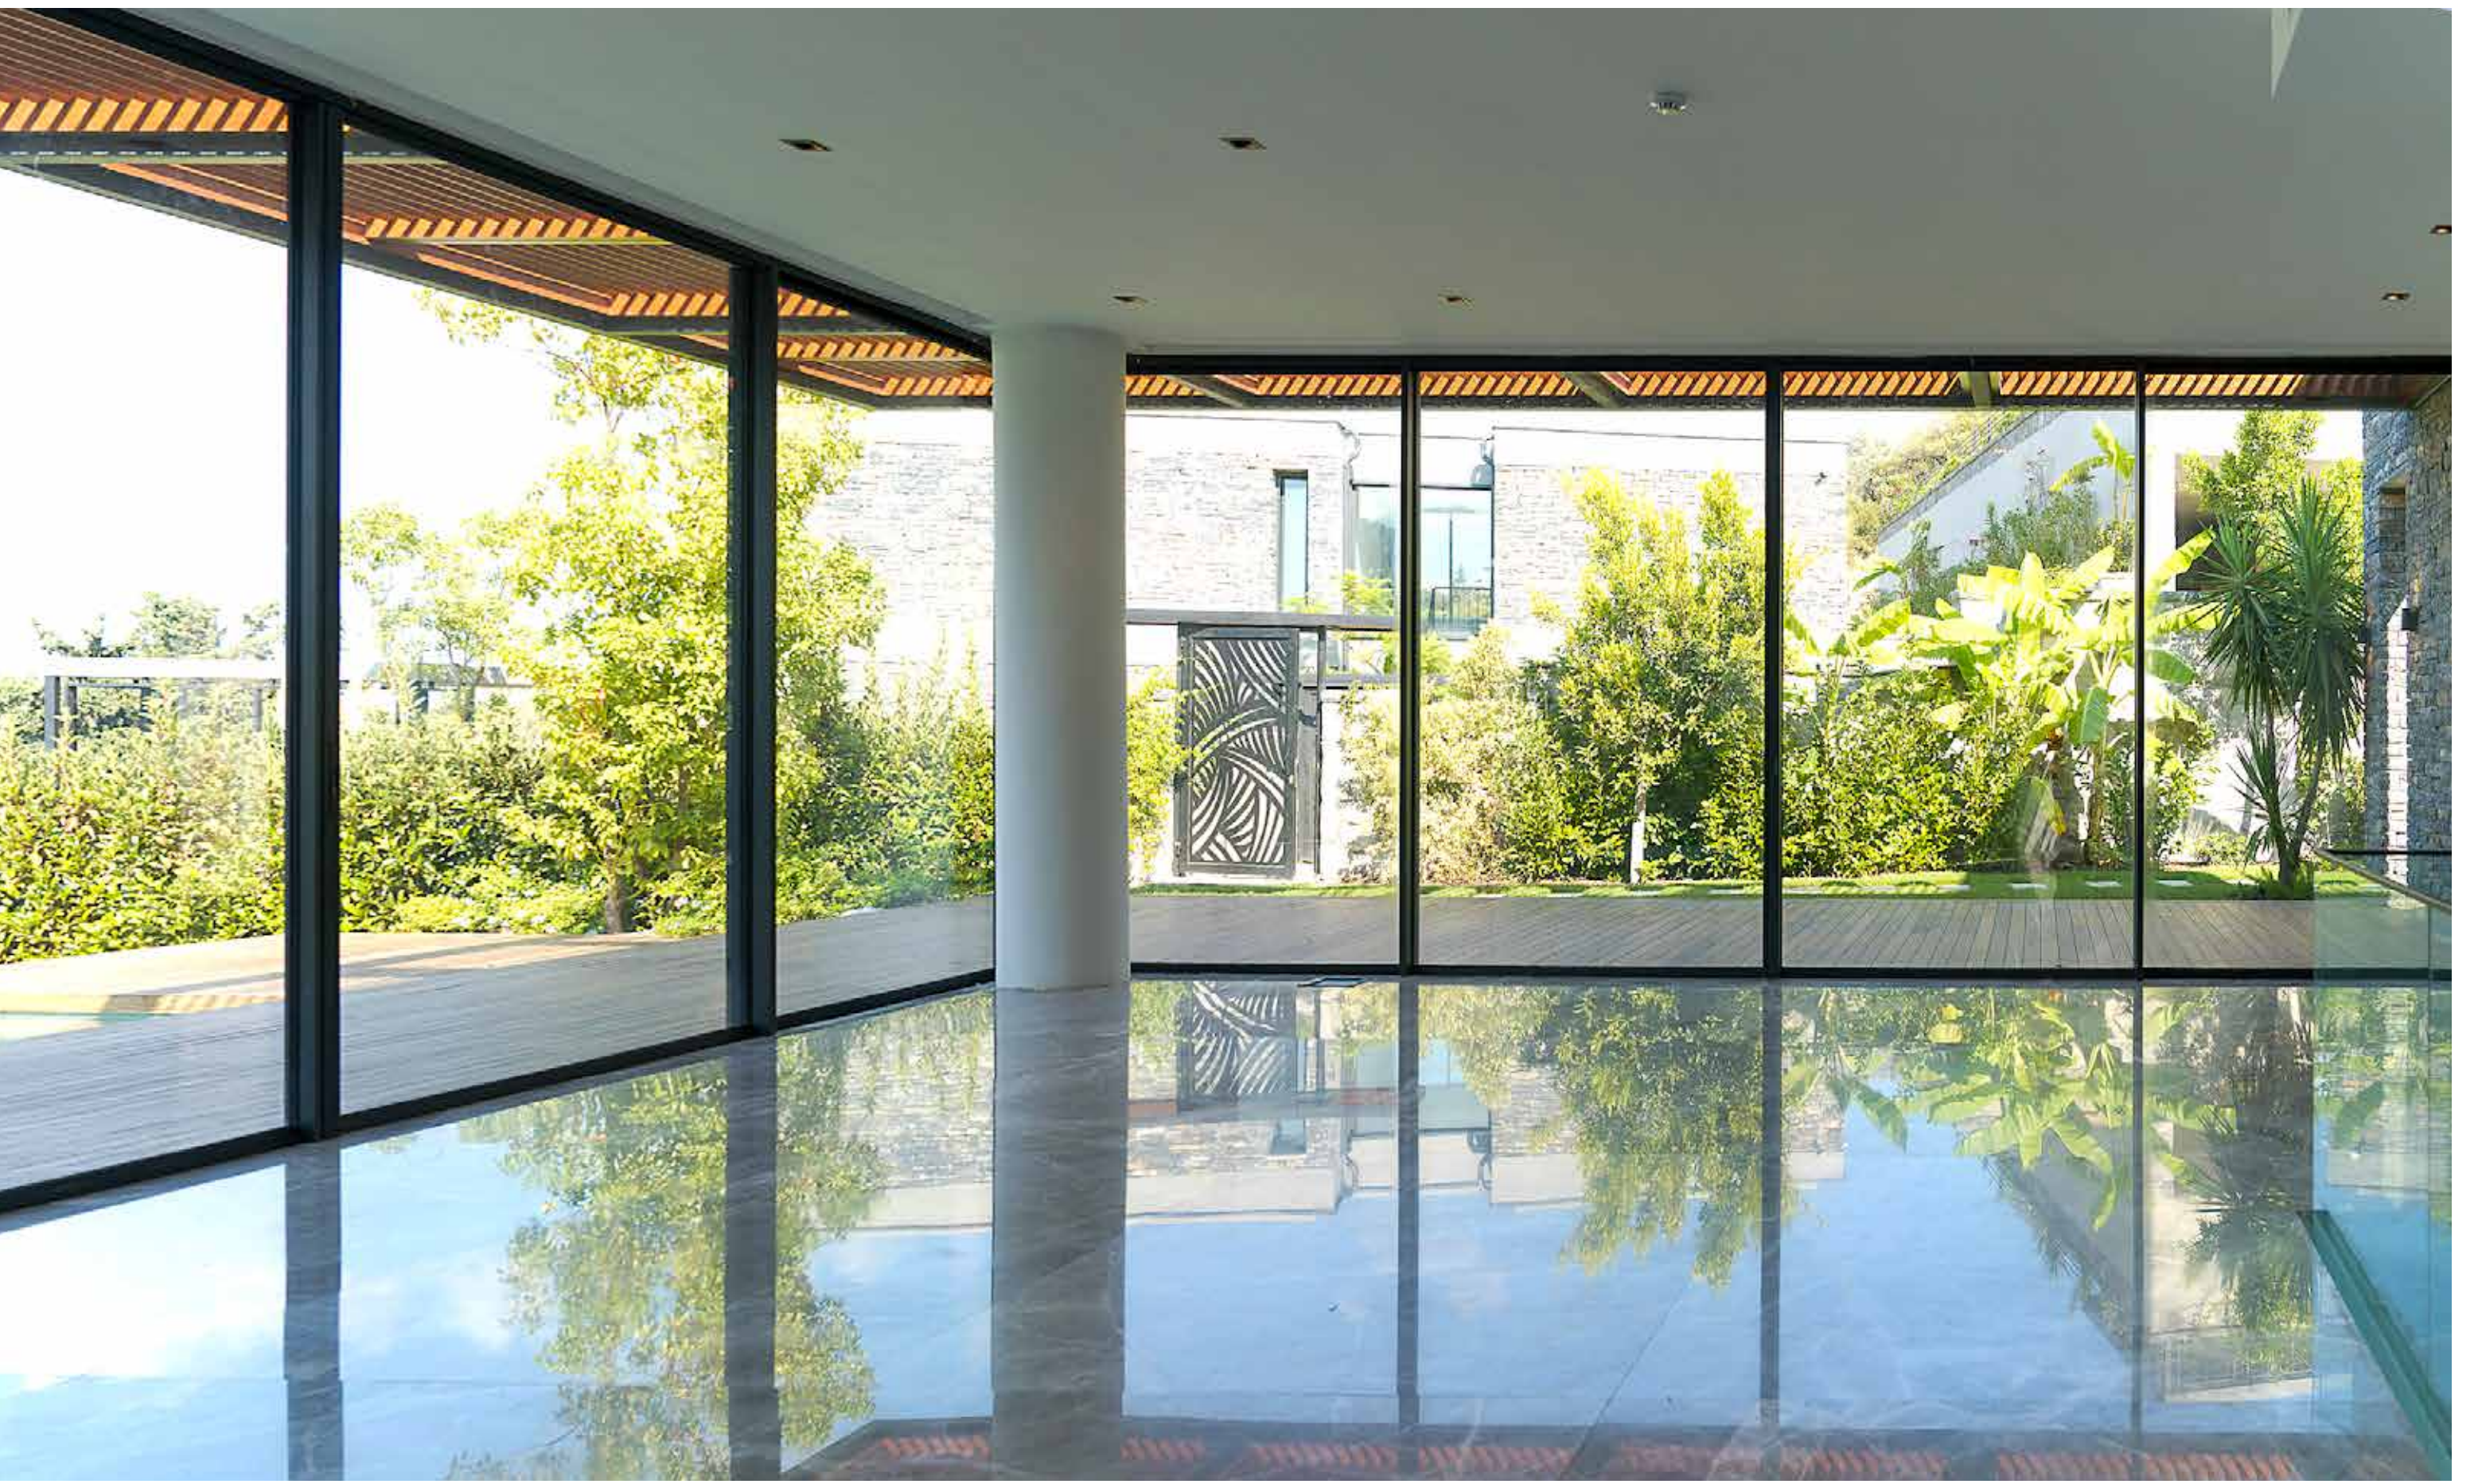

NOSA
yalıkkavak