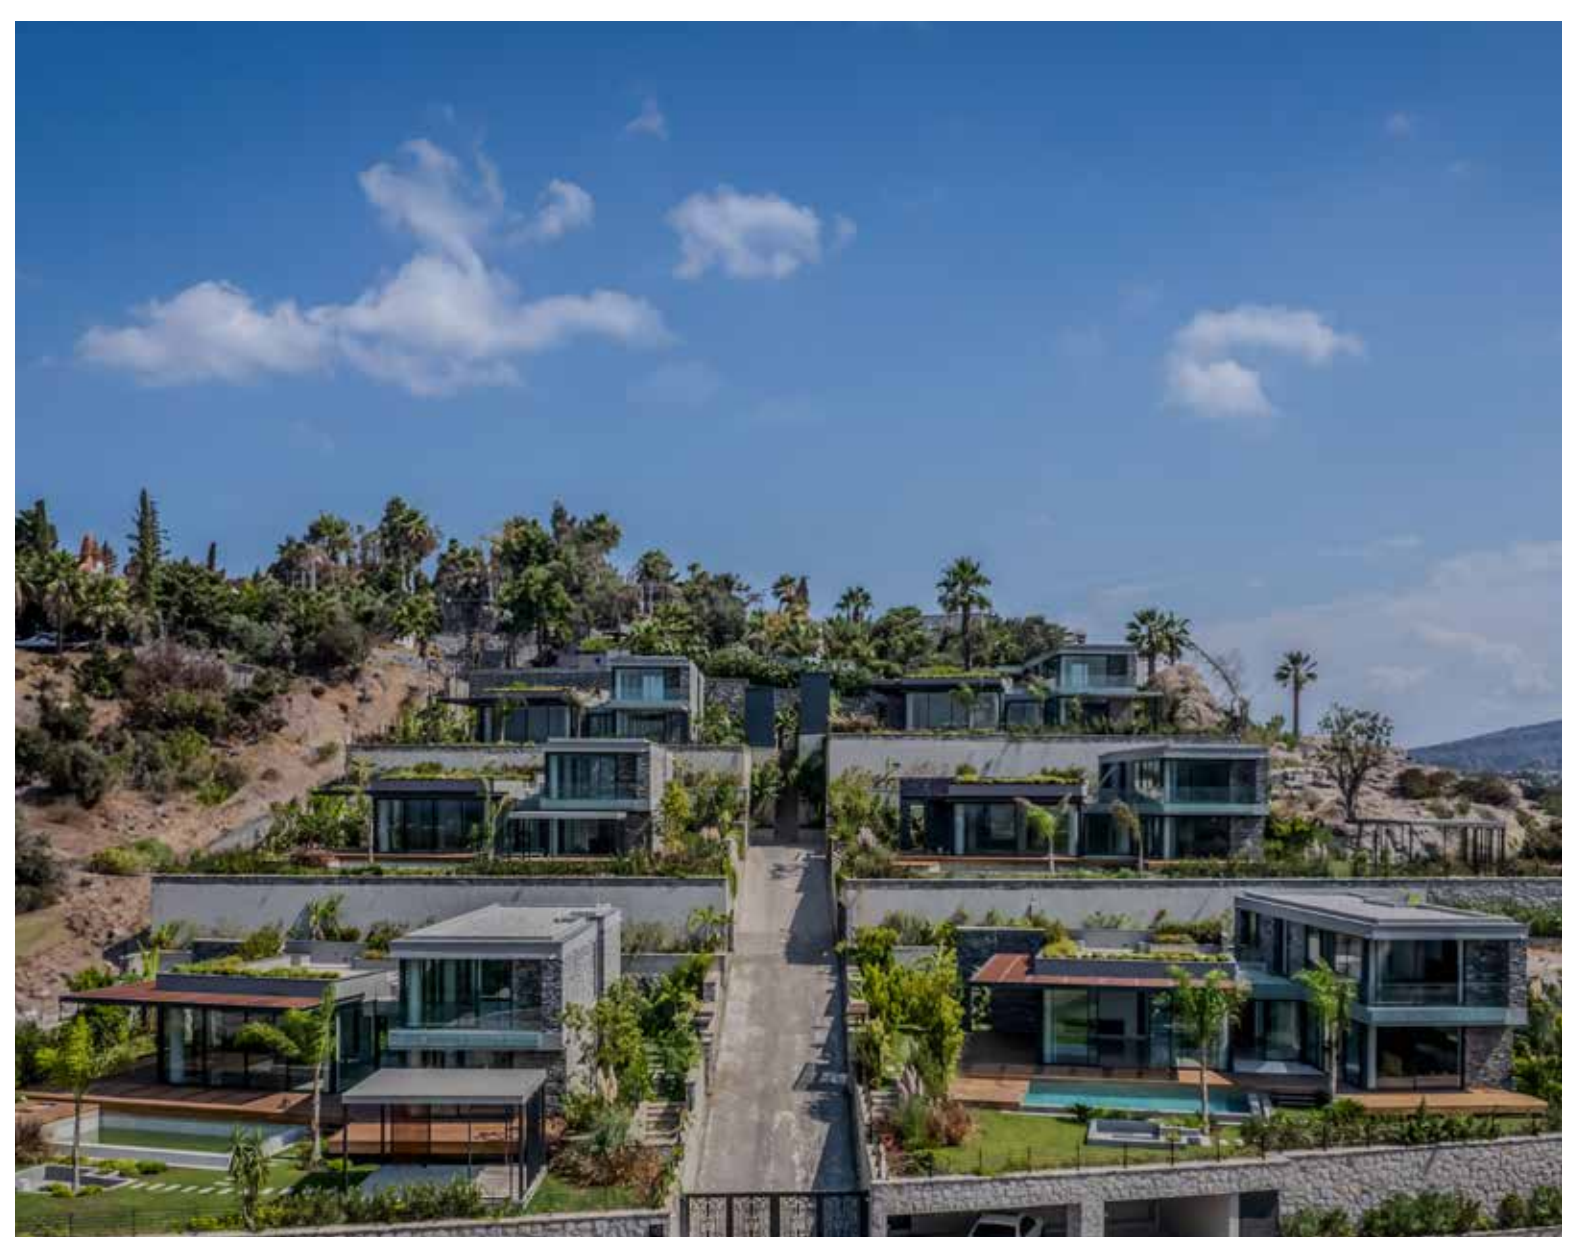

NOSA

y a l i k a v a k

**Lead a privileged life at Nosa Villas
located in the most prestigious district in
Bodrum, with its unique scenery.**

Offering an unparalleled life in each and every month of the year in the pure nature of the Aegean region, our project, which consists of 6 villas, all with sea and nature scenery, redefines the concept of luxury and comfort.

NOSA

y a l ı k a v a k

Nosa Yalıkavak Villas, where the sea meets nature, combines traditional Mediterranean architecture with contemporary lines and technology.

- Starting from 830 m2, within an Private Garden
- 370 M2 Net indoor Space
- 160 M2 Terrace
- 20 M2 Pergola
- 40 M2 Pool
- 9 M2 Pool Lounge Spance
- 60 M2 3-Car Closed Garage
- 670 M2 Usable Gross Space In the Villa
- 12 M2 Steam Room
- Laundry room
- Jung smart home systems
- Security system and surveillance camera