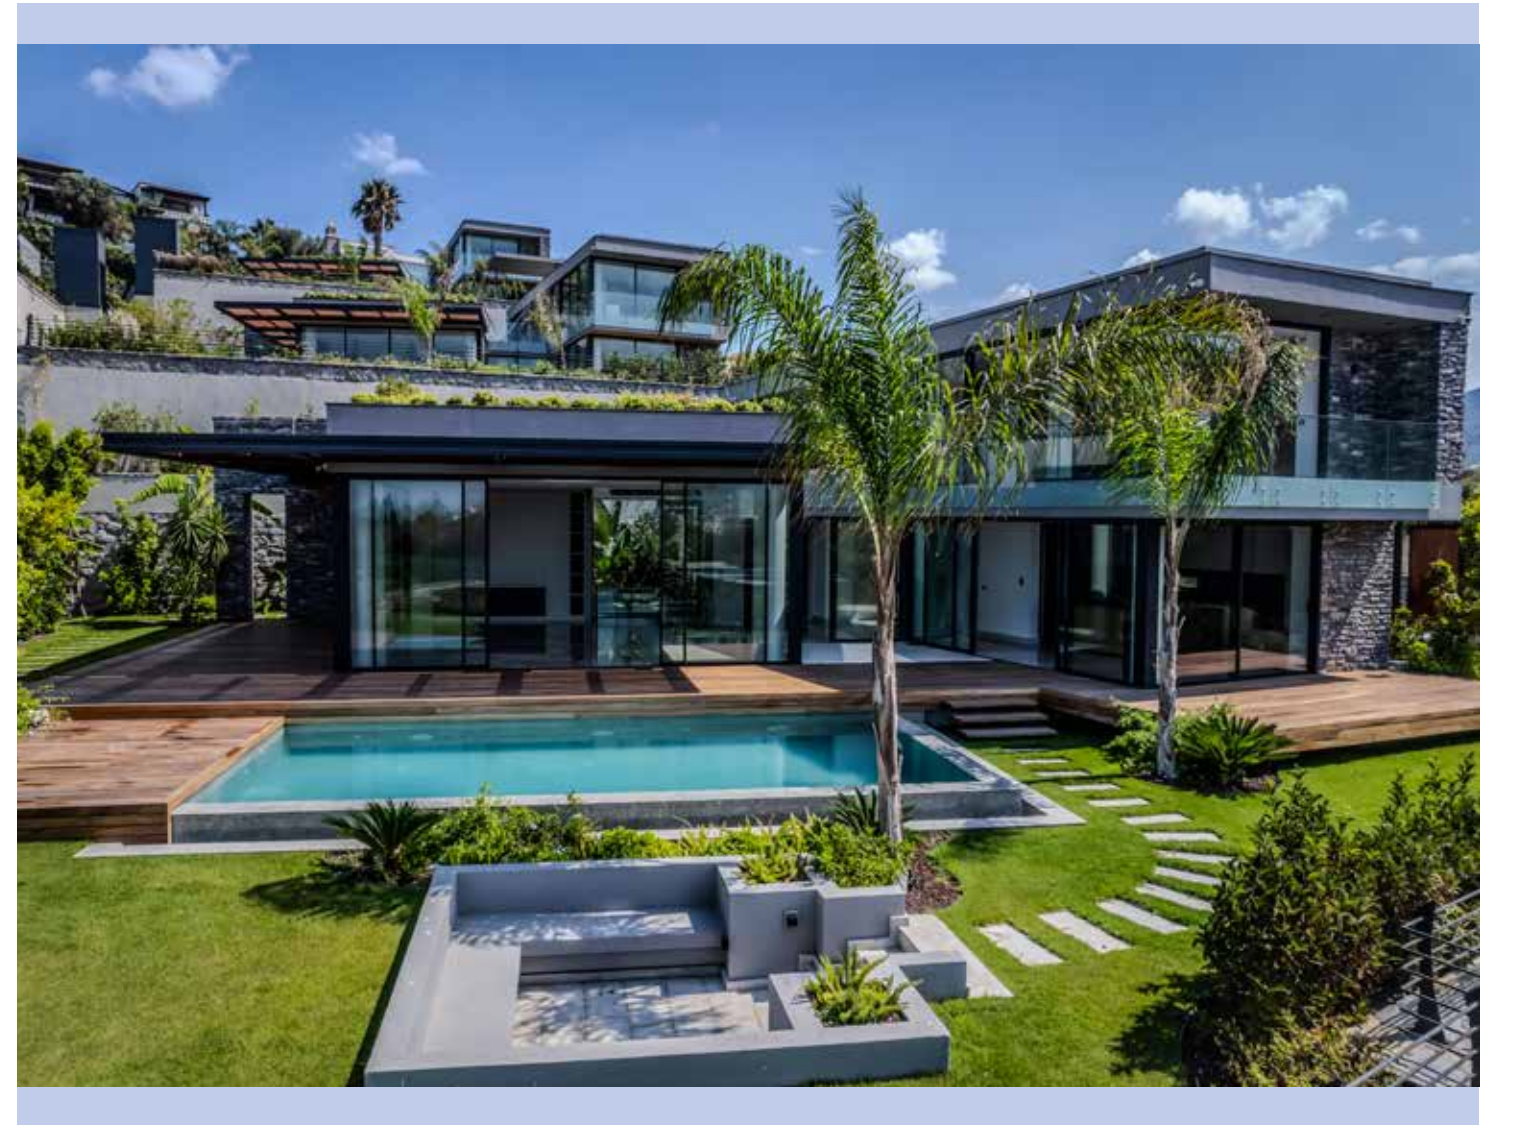

NOSA

y a l i k a v a k

**Lead a privileged life at Nosa Villas
located in the most prestigious district in
Bodrum, with its unique scenery.**

Offering an unparalleled life in each and every month of the year in the pure nature of the Aegean region, our project, which consists of 6 villas, all with sea and nature scenery, redefines the concept of luxury and comfort.

NOSA

y a l ı k a v a k

Nosa Yalıkavak Villas, where the sea meets nature, combines traditional Mediterranean architecture with contemporary lines and technology.

- Starting from 830 m2, within an Private Garden
- 370 M2 Net indoor Space
- 160 M2 Terrace
- 20 M2 Pergola
- 40 M2 Pool
- 9 M2 Pool Lounge Spance
- 60 M2 3-Car Closed Garage
- 670 M2 Usable Gross Space In the Villa
- 12 M2 Steam Room
- Laundry room
- Jung smart home systems
- Security system and surveillance camera