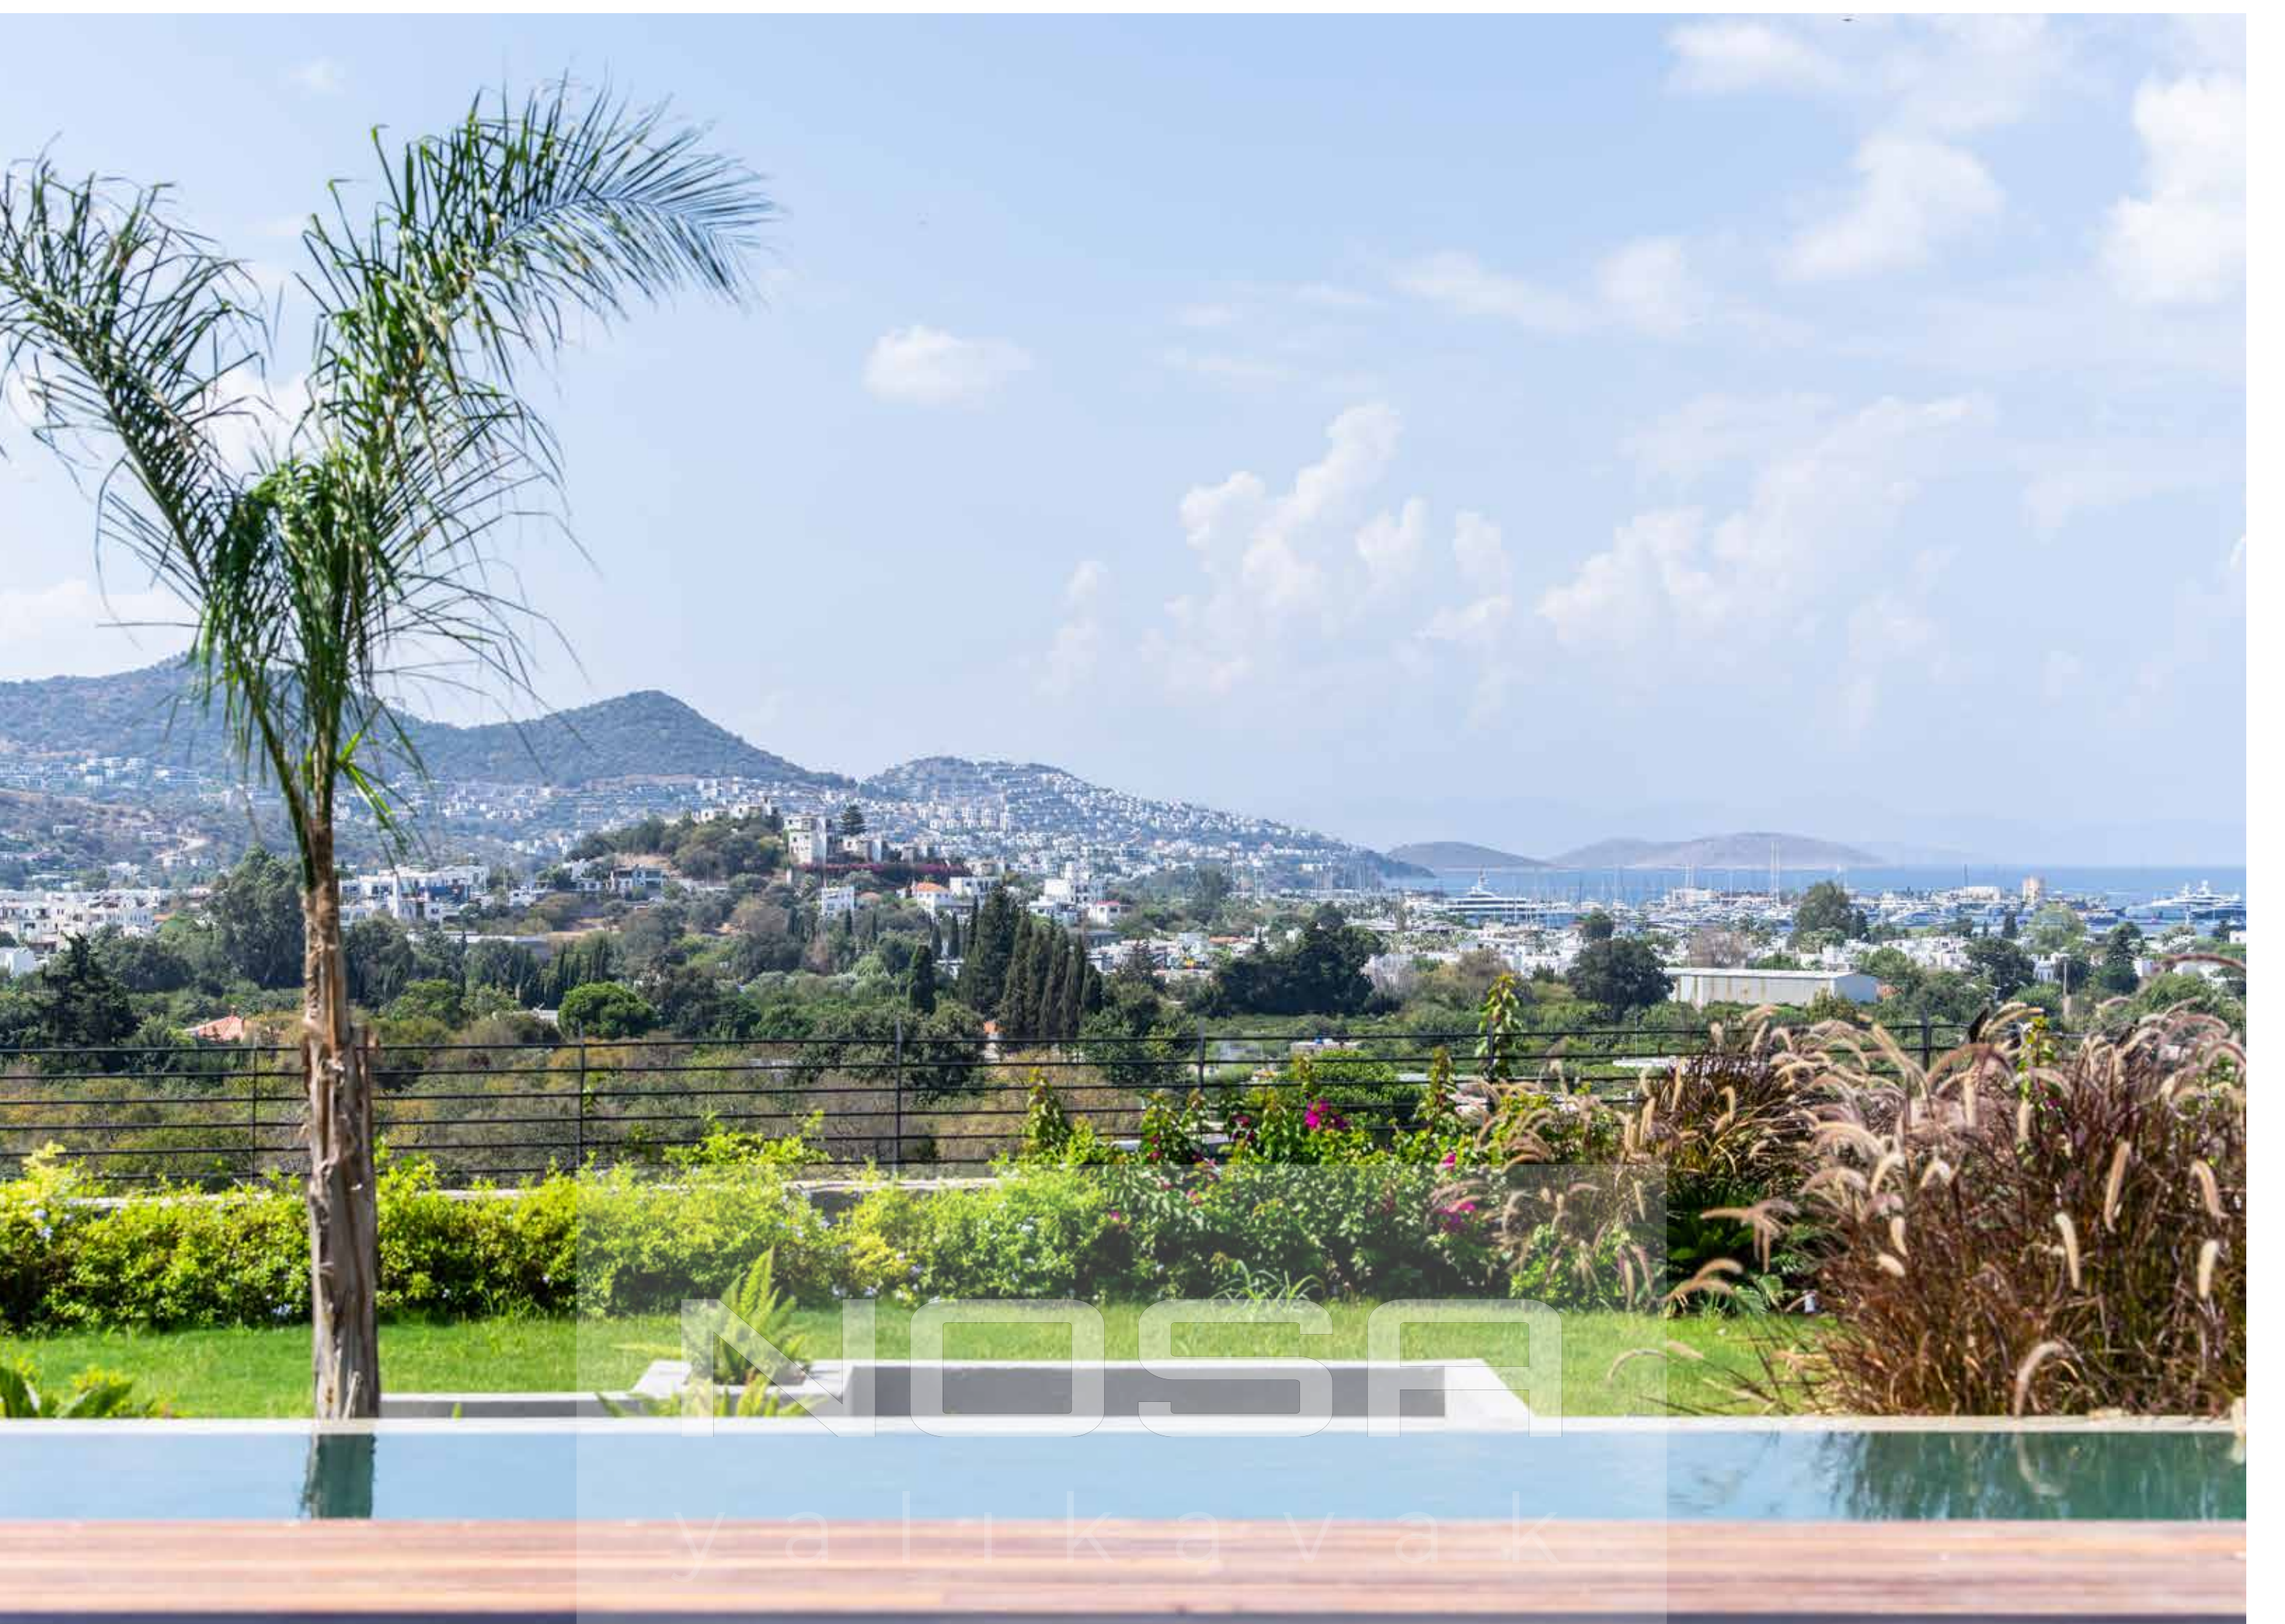

NOSA

y a l i k a v a k

**Lead a privileged life at Nosa Villas
located in the most prestigious district in
Bodrum, with its unique scenery.**

Offering an unparalleled life in each and every month of the year in the pure nature of the Aegean region, our project, which consists of 6 villas, all with sea and nature scenery, redefines the concept of luxury and comfort.

NOSA

y a l ı k a v a k

Nosa Yalıkavak Villas, where the sea meets nature, combines traditional Mediterranean architecture with contemporary lines and technology.

- Starting from 830 m2, within an Private Garden
- 370 M2 Net indoor Space
- 160 M2 Terrace
- 20 M2 Pergola
- 40 M2 Pool
- 9 M2 Pool Lounge Spance
- 60 M2 3-Car Closed Garage
- 670 M2 Usable Gross Space In the Villa
- 12 M2 Steam Room
- Laundry room
- Jung smart home systems
- Security system and surveillance camera