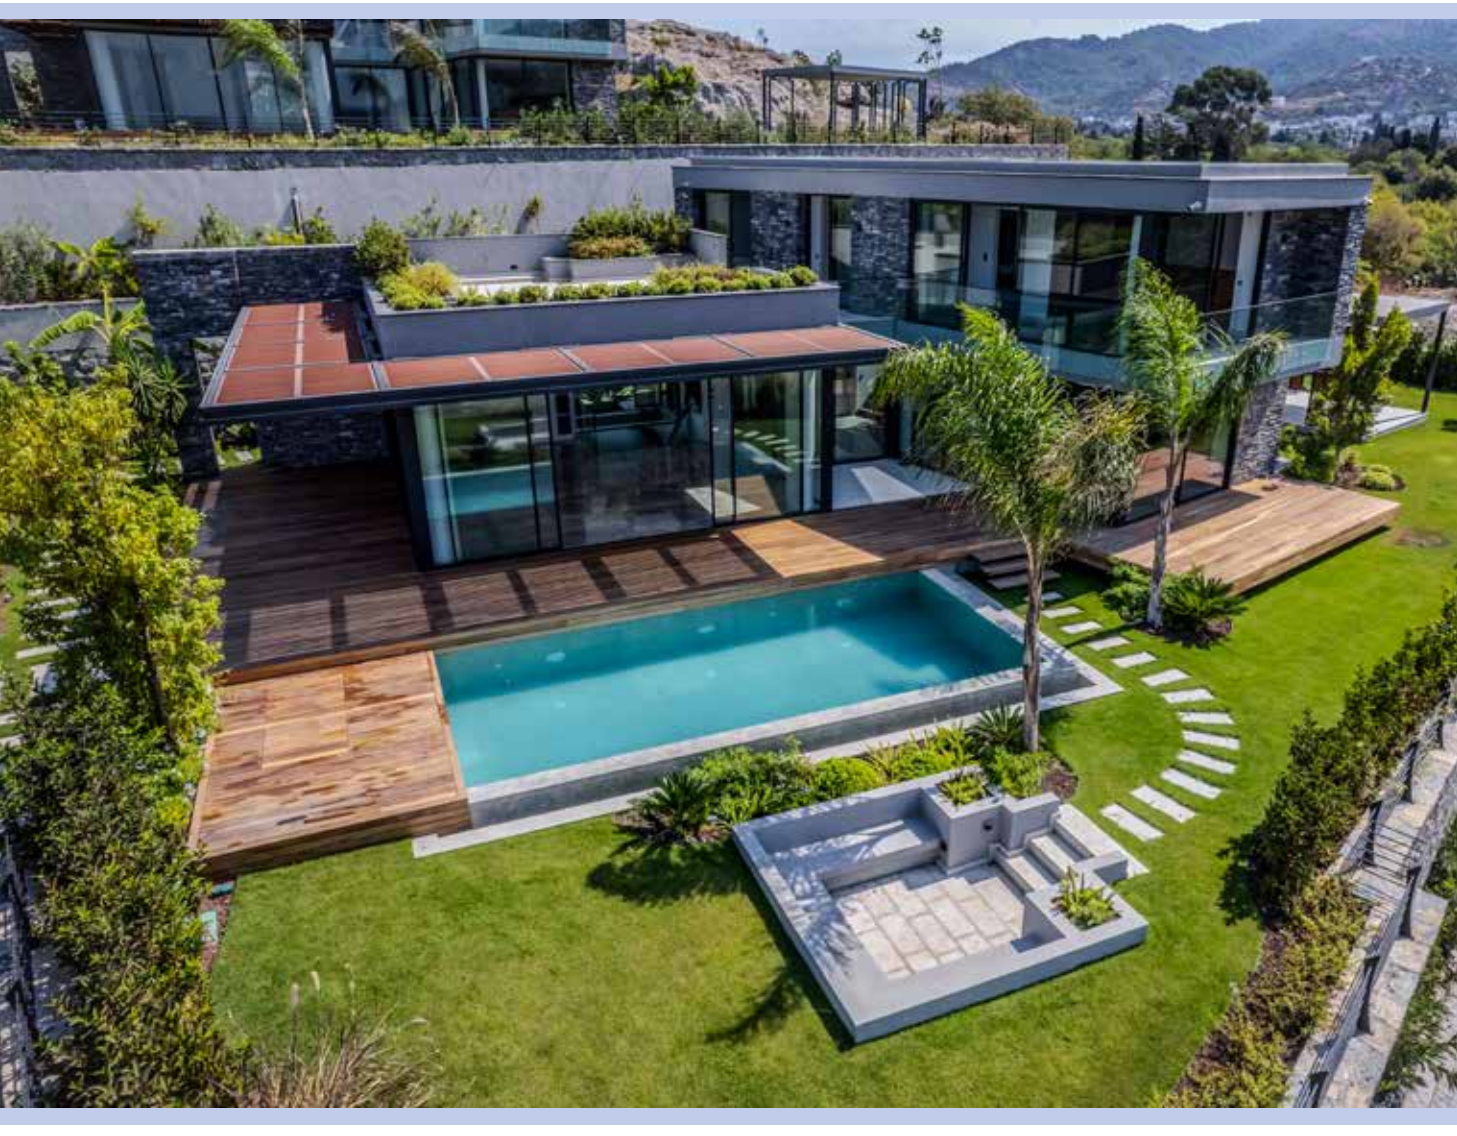

NOSA

y a l i k a v a k

**Lead a privileged life at Nosa Villas
located in the most prestigious district in
Bodrum, with its unique scenery.**

Offering an unparalleled life in each and every month of the year in the pure nature of the Aegean region, our project, which consists of 6 villas, all with sea and nature scenery, redefines the concept of luxury and comfort.

NOSA

y a l ı k a v a k

Nosa Yalıkavak Villas, where the sea meets nature, combines traditional Mediterranean architecture with contemporary lines and technology.

- Starting from 830 m2, within an Private Garden
- 370 M2 Net indoor Space
- 160 M2 Terrace
- 20 M2 Pergola
- 40 M2 Pool
- 9 M2 Pool Lounge Spance
- 60 M2 3-Car Closed Garage
- 670 M2 Usable Gross Space In the Villa
- 12 M2 Steam Room
- Laundry room
- Jung smart home systems
- Security system and surveillance camera